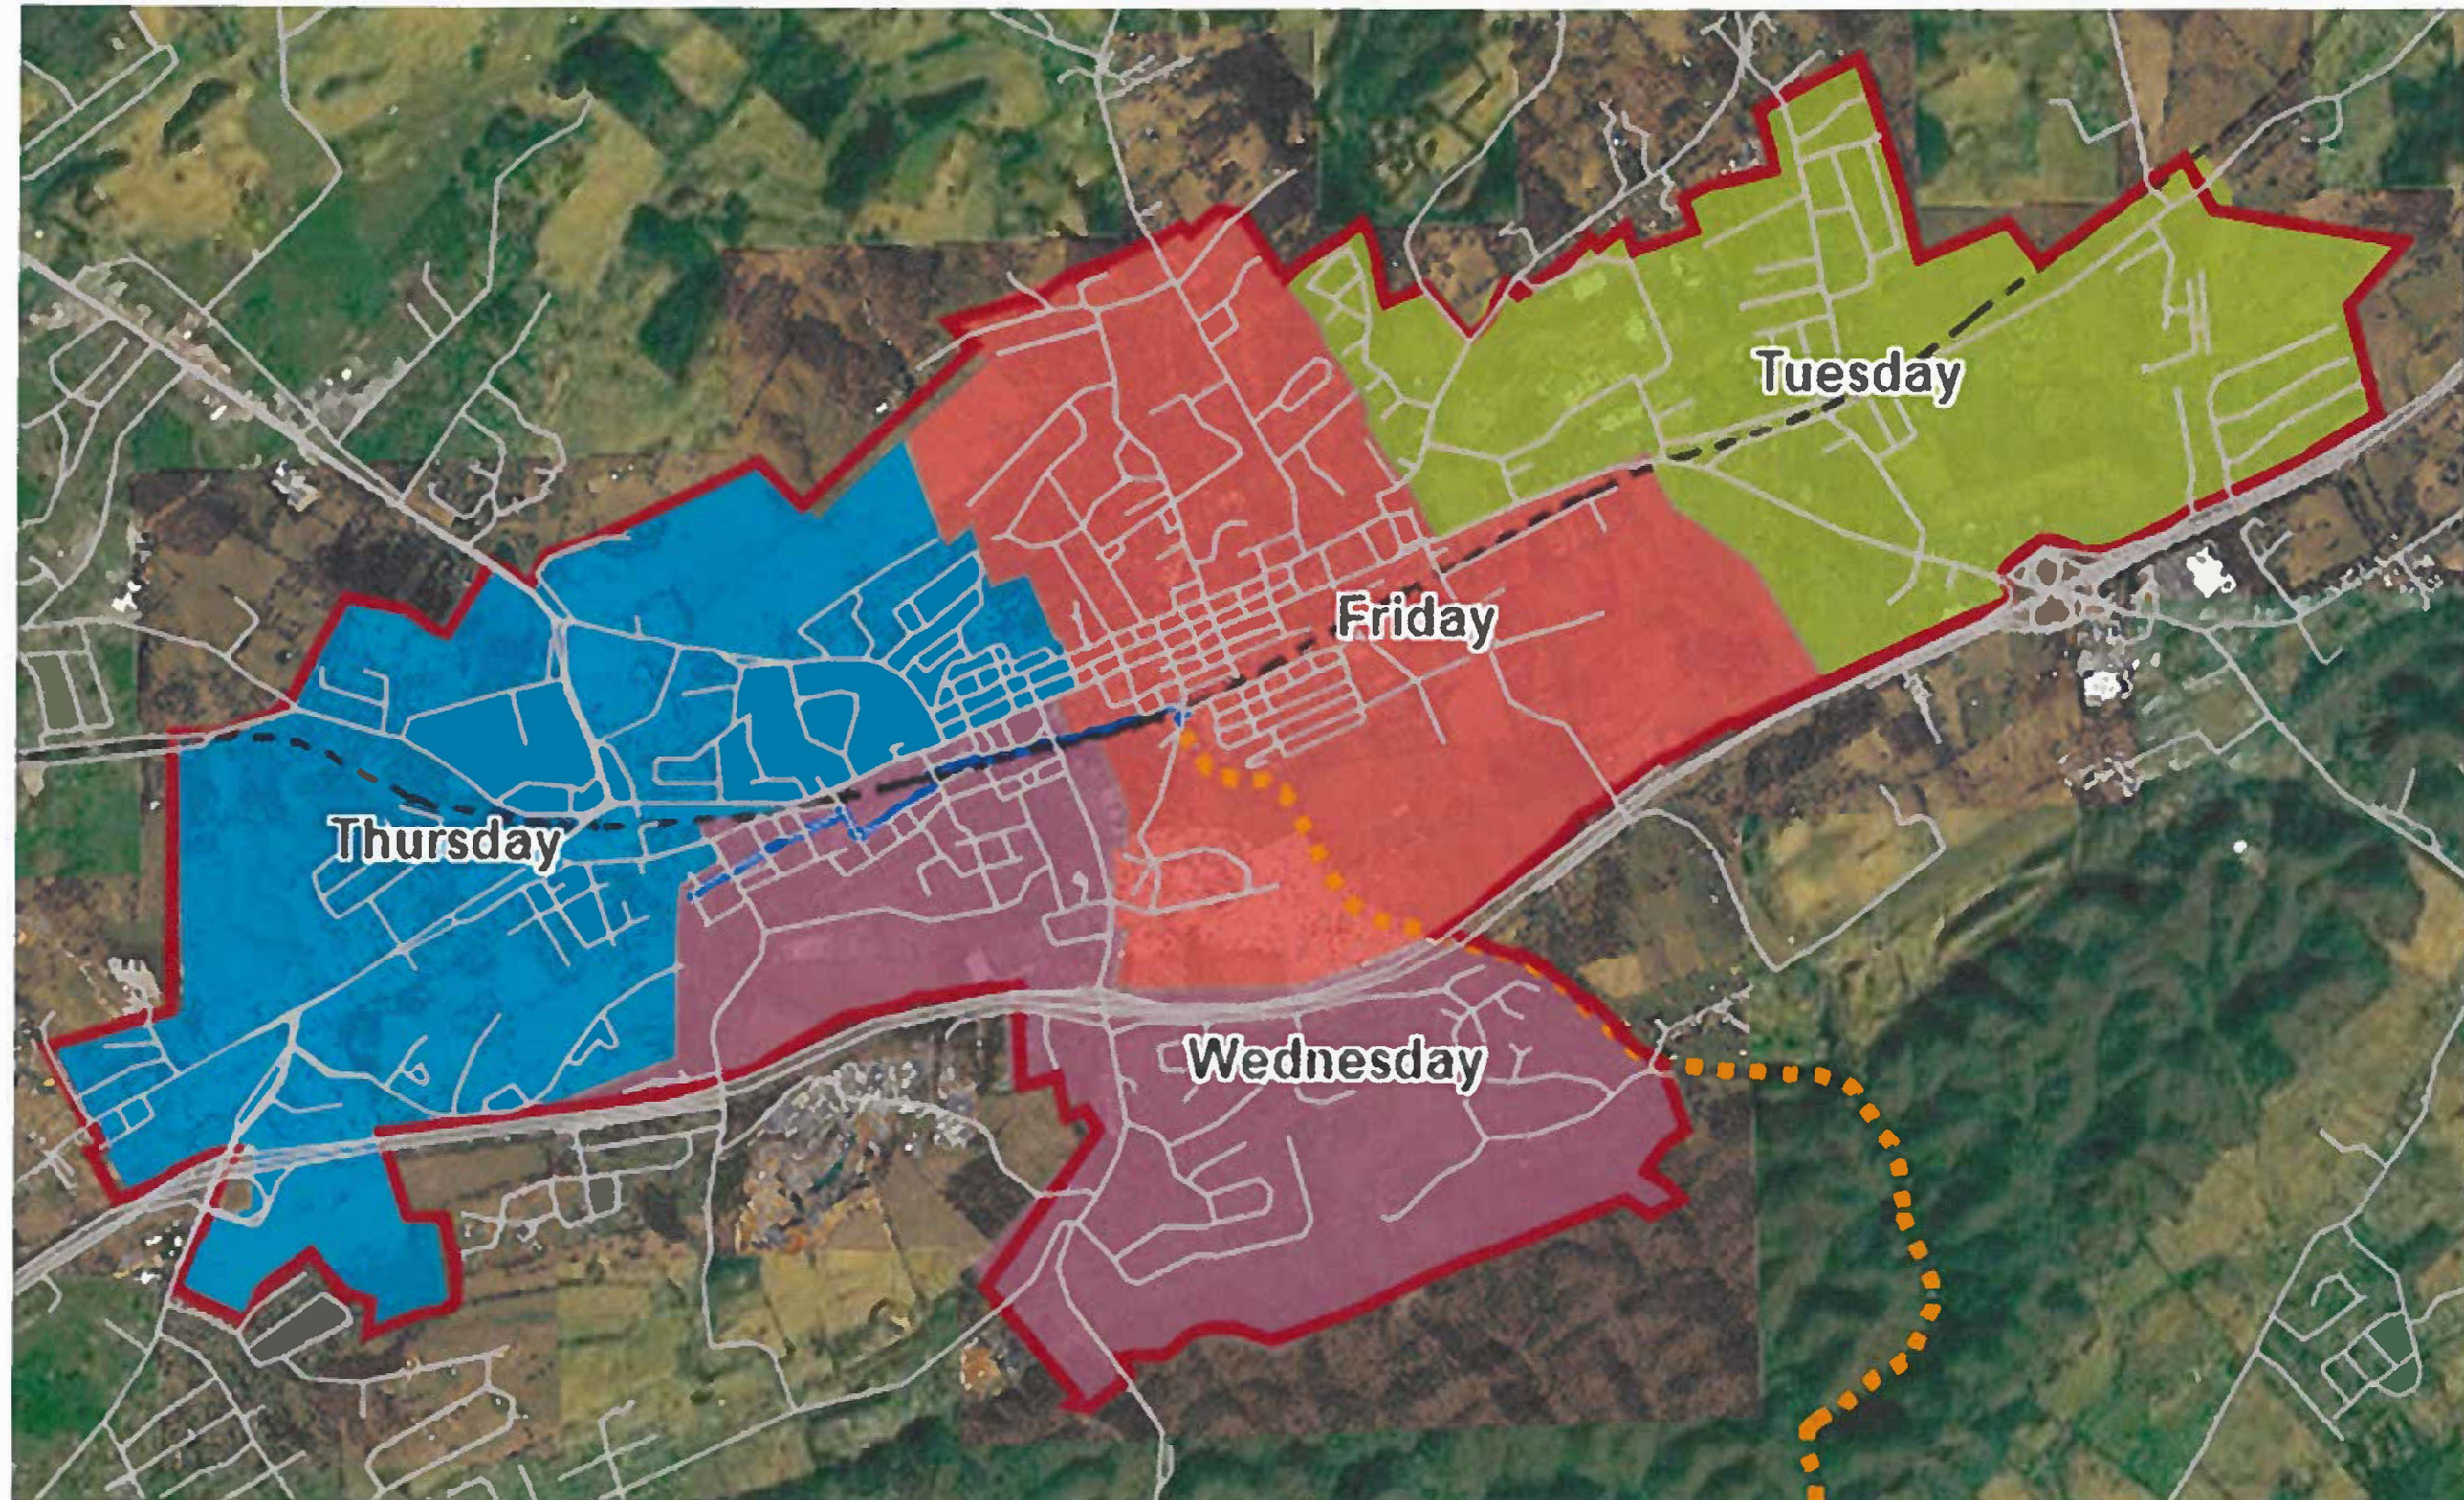

Town of Abingdon

Solid Waste Collection Schedule

Brush and Leaf collection follows the Solid Waste collection schedule