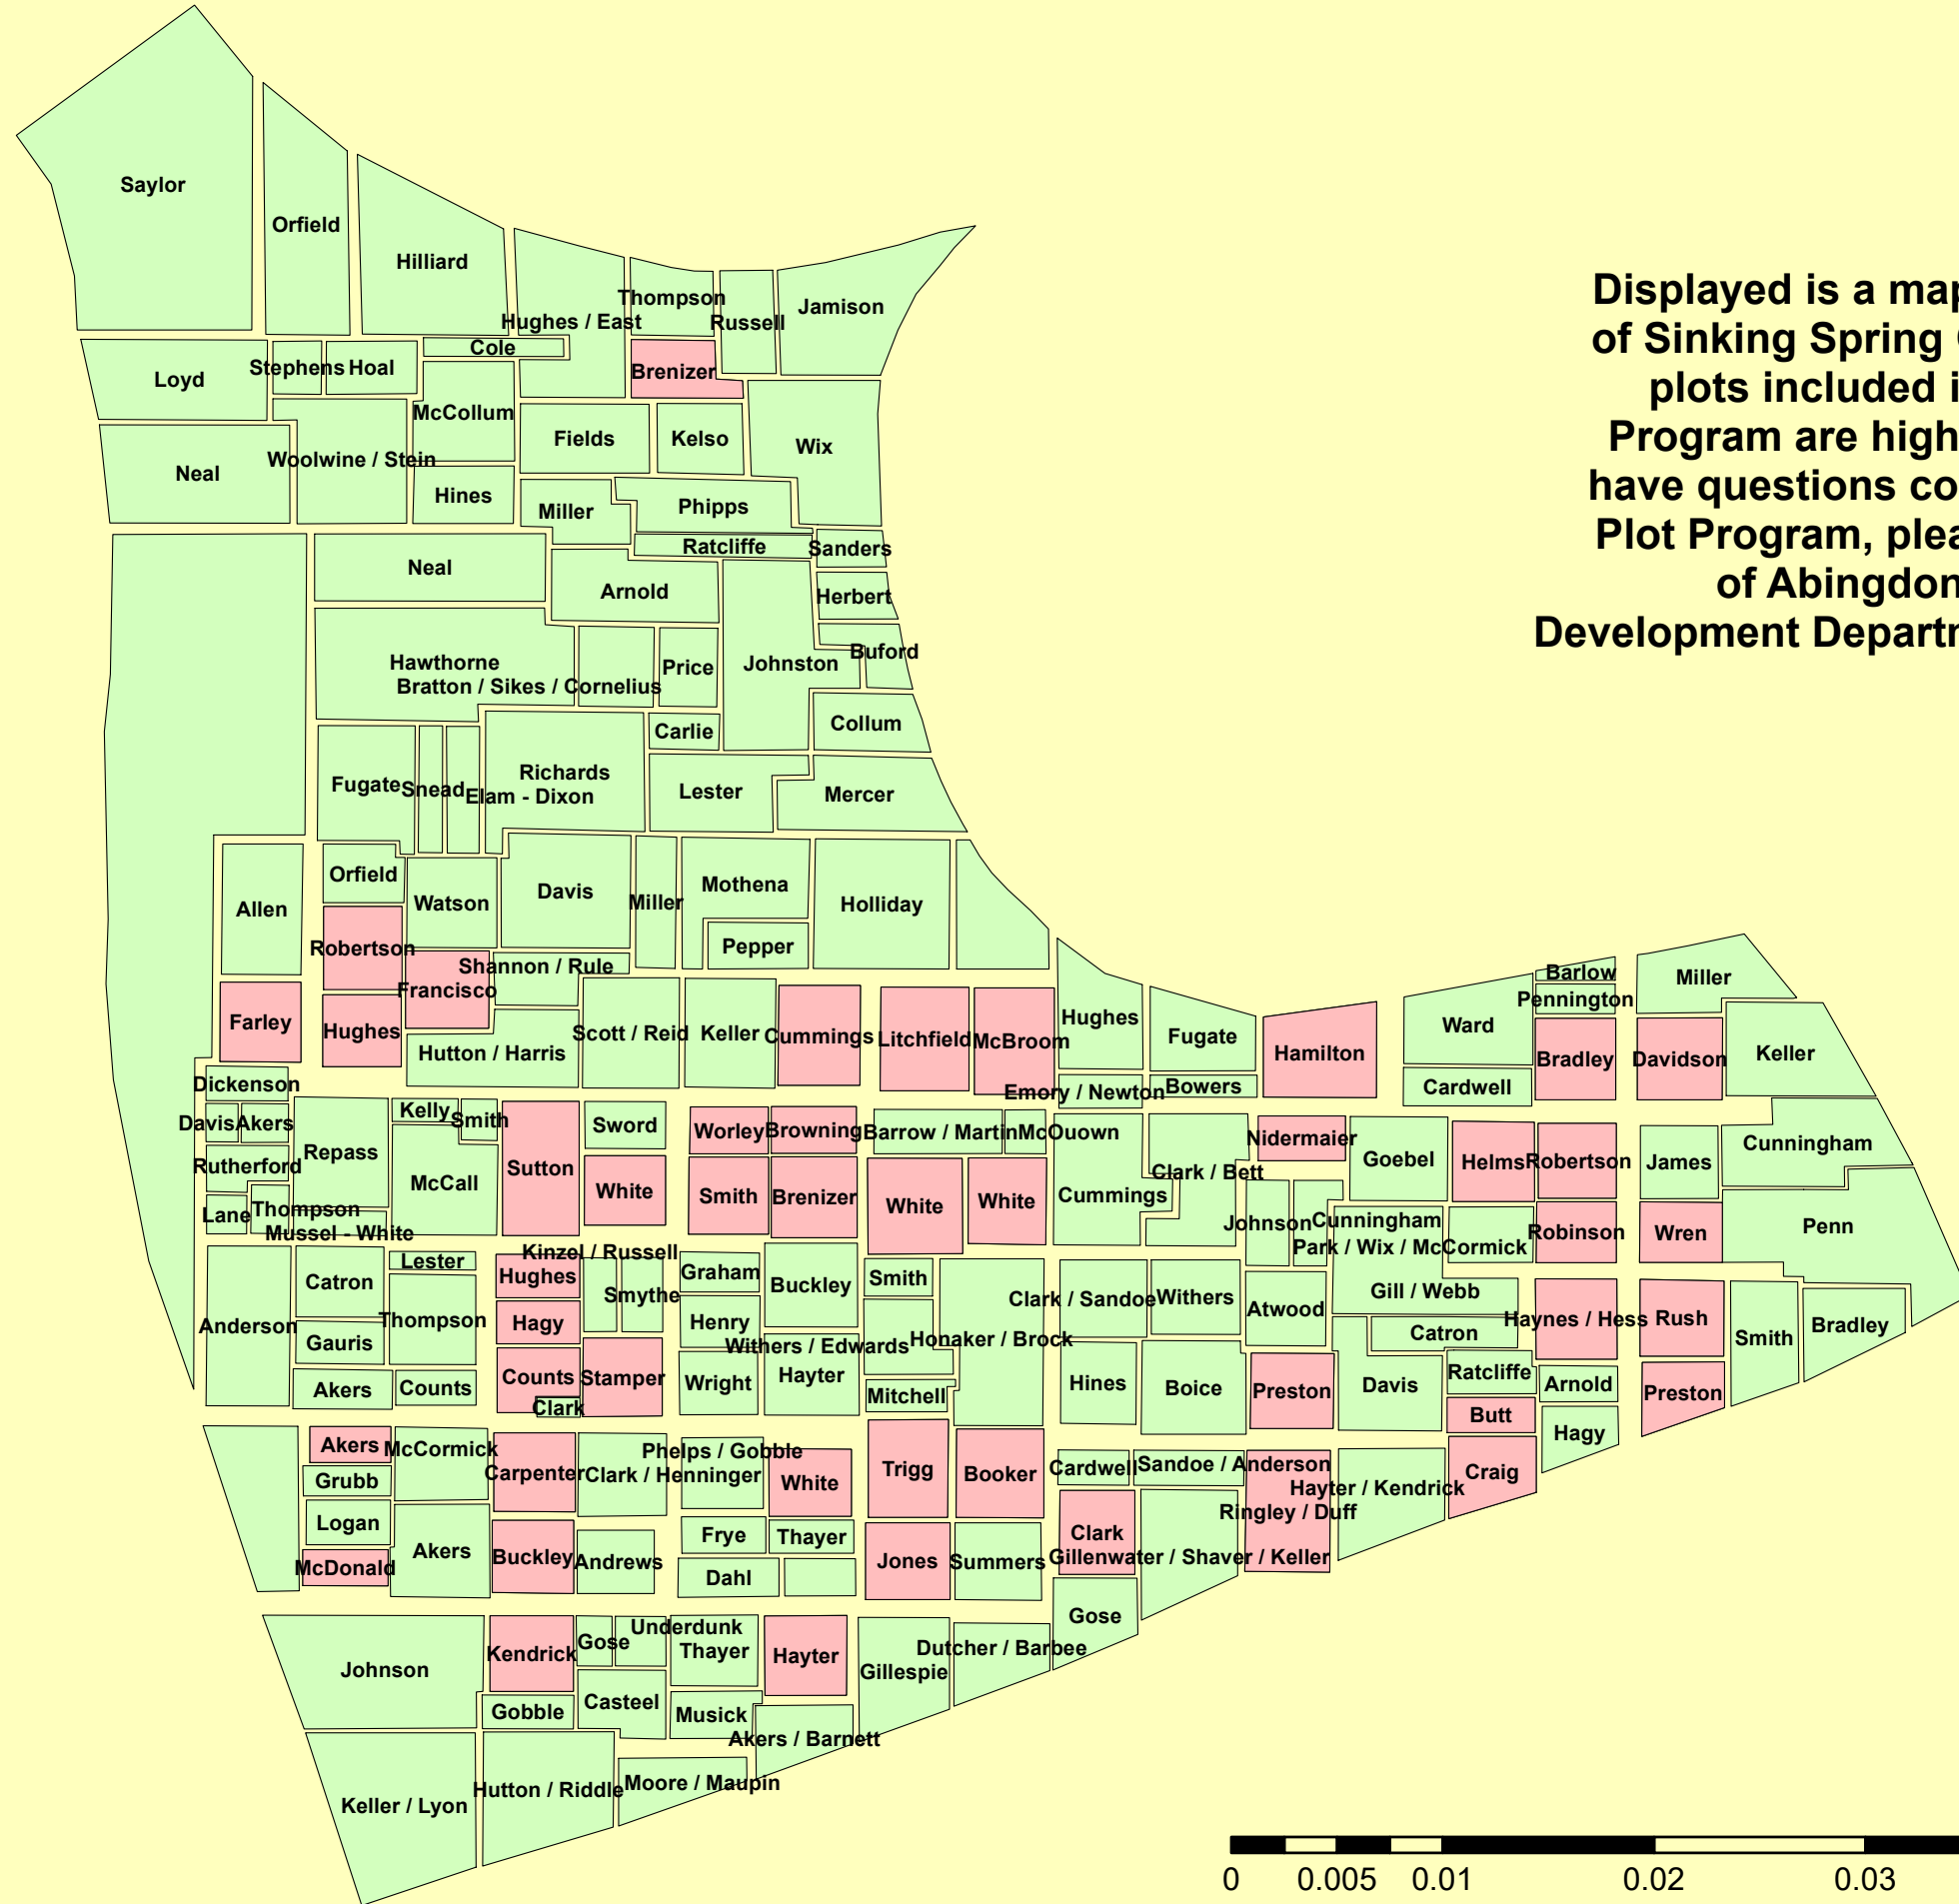

Penn Addition: Family Plots

Displayed is a map of the Penn section of Sinking Spring Cemetery. The family plots included in the Adopt a Plot Program are highlighted in red. If you have questions concerning the Adopt a Plot Program, please contact the Town of Abingdon's Community Development Department at (276) 628-3167

Legend

- Penn Adopt a Plots
- Penn Section Family Plots